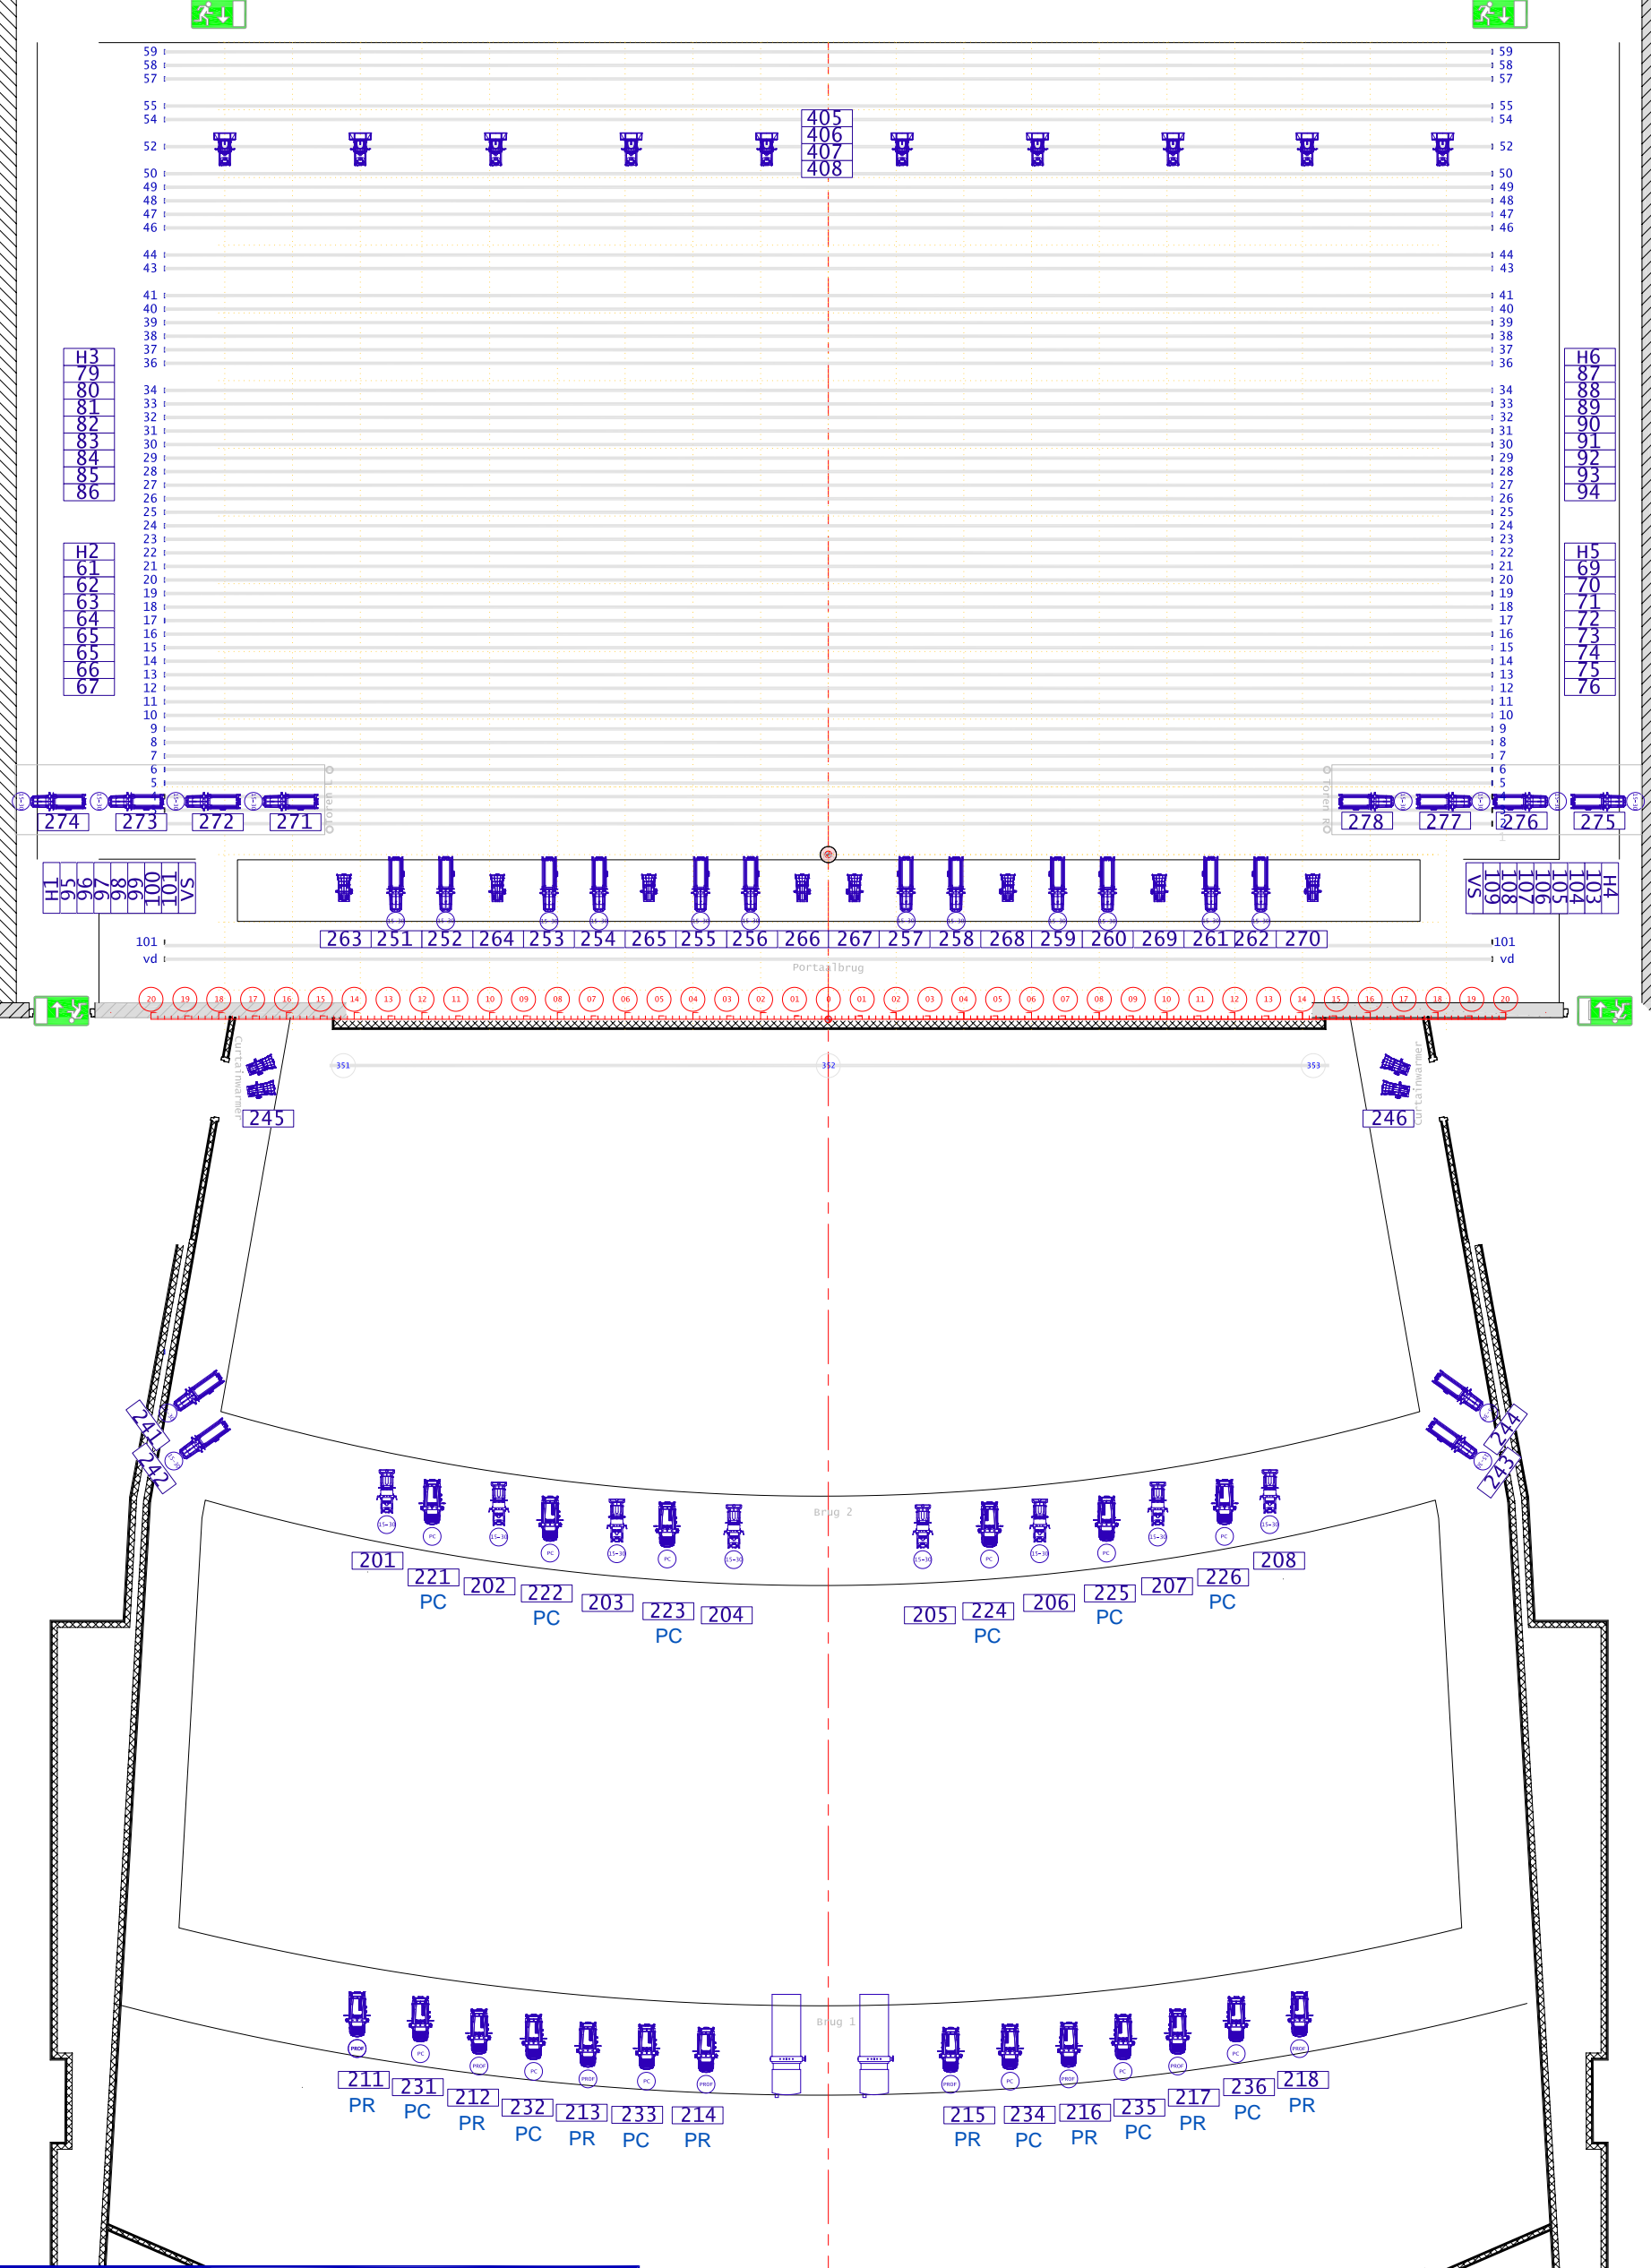

92	Zij Rechts
91	Zij Links
59	Cyclorama
58	Backdrop
57	
55	Cyclights
54	Legs 7
52	Border 7
50	Black Scrim
49	Legs 6
48	Border 6
47	
46	
44	
43	
41	
40	
39	Legs 5
38	Border 5
37	
36	
34	
33	
32	
31	
30	
29	Legs 4
28	Border 4
27	
26	
25	
24	
23	
22	
21	
20	
19	Legs 3
18	Border 3
17	
16	
15	
14	
13	
12	
11	
10	
9	Legs 2
8	Border 2
7	
6	
5	
4	
3	Legs 1
2	Border 1

101 vd Red Housecurtain

353	Truss Motor R
352	Truss Motor M
351	Truss Motor L

Lightplot Theater Castellum Alphen aan den Rijn the Netherlands

Legend:

Type	Lens	Lens		
### Channel	### Channel	### Channel	### Channel	### Channel

file Grote zaal 2024 def.dwg drawn by XXX 2024
size A3 scale 1:100